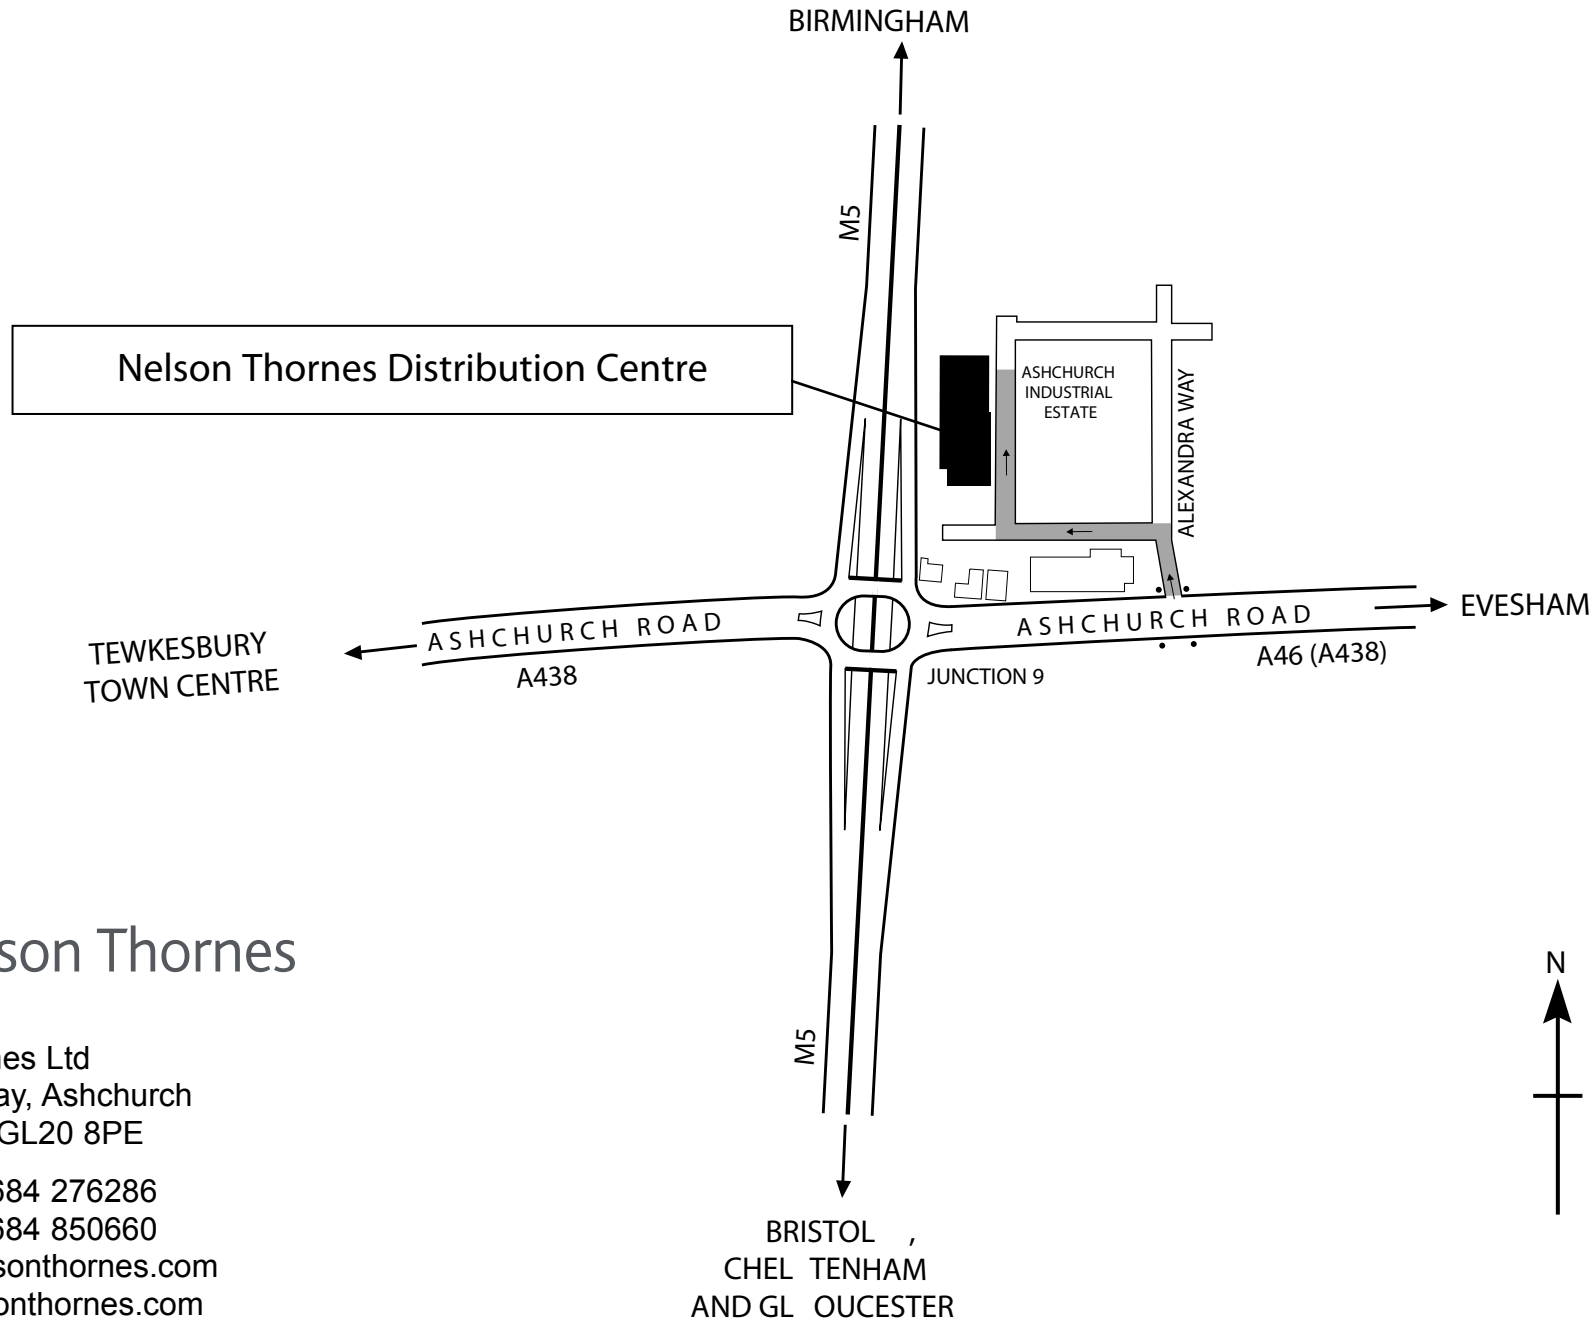

How to find our Distribution Centre...

Nelson Thornes Ltd
Alexandra Way, Ashchurch
Tewkesbury, GL20 8PE

t: +44 (0) 1684 276286
f: +44 (0) 1684 850660
e: mail@nelsonthornes.com
w: www.nelsonthornes.com