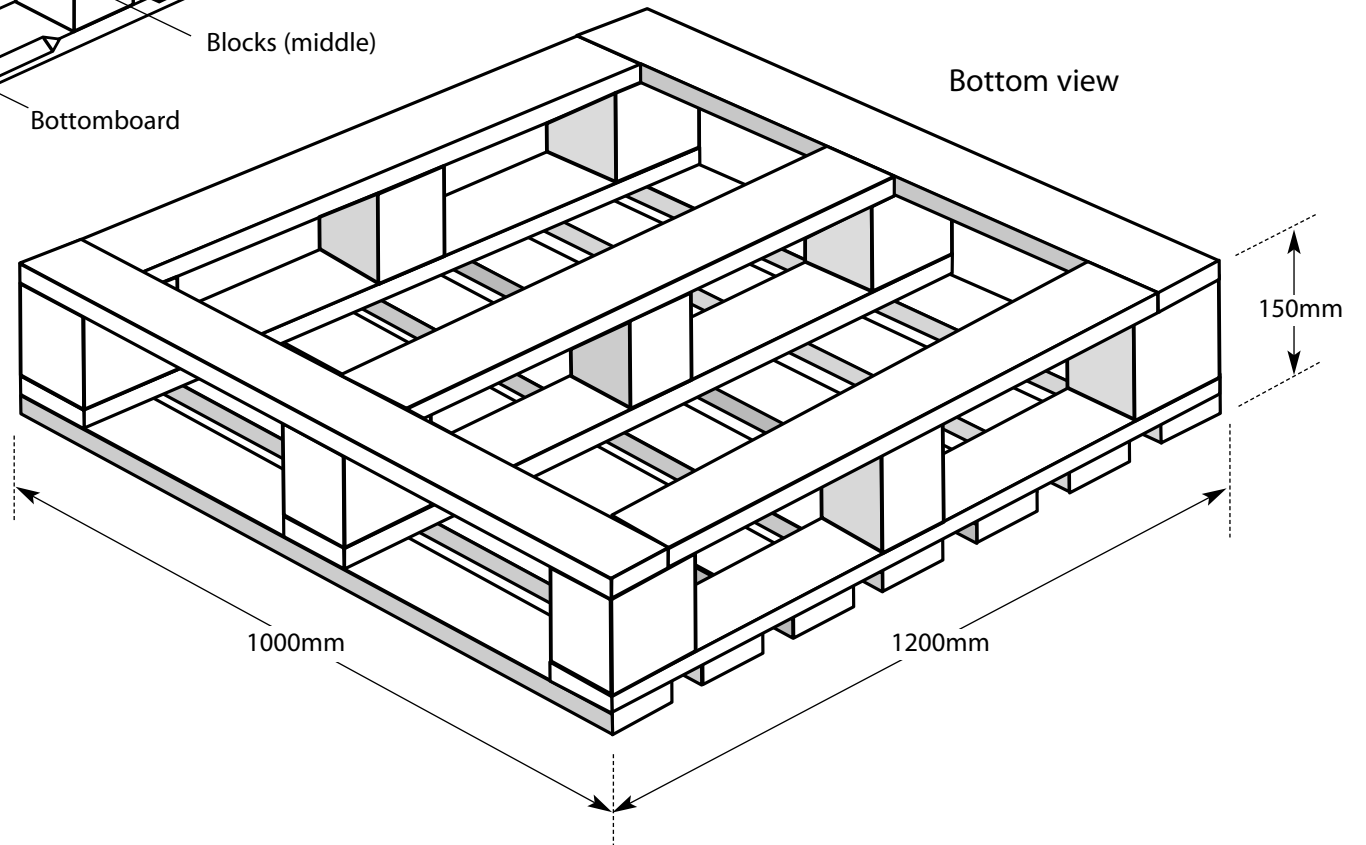

4 Way Entry Perimeter Base Pallet with:

7 off 1000 x 120mm Deckboards
5 off 1000 x 98mm Bottomboards
3 off 1200 x 98mm Stringers

All boards 18mm thick

6 off 140 x 98mm Blocks (outside)
3 off 98 x 98mm Blocks (middle)

Note: Bottomboards to be chamfered at openings to pallet