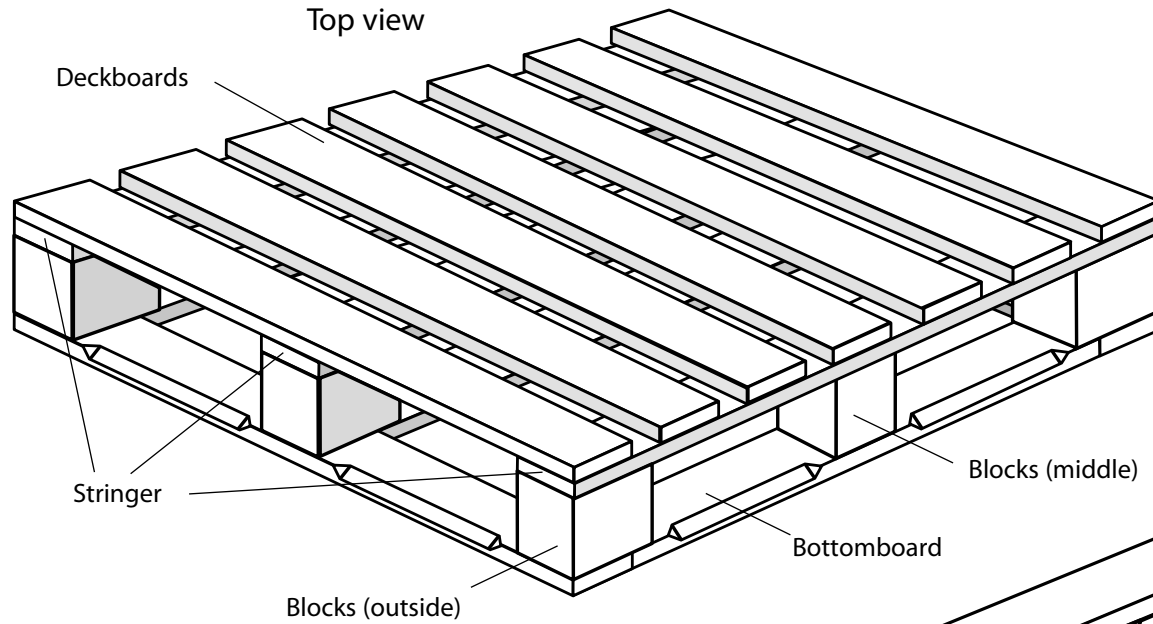

The first entrance is for goods vehicles only.

Visitors arriving by car should use the next entrance and follow the arrows around to the visitors parking spaces in front of the main entrance.

**[Click here to view pallet specification](#)**

# Distribution Centre Pallet Specification

4 Way Entry Perimeter Base Pallet with:

7 off 1000 x 120mm Deckboards  
5 off 1000 x 98mm Bottomboards  
3 off 1200 x 98mm Stringers

All boards 18mm thick

6 off 140 x 98mm Blocks (outside)  
3 off 98 x 98mm Blocks (middle)